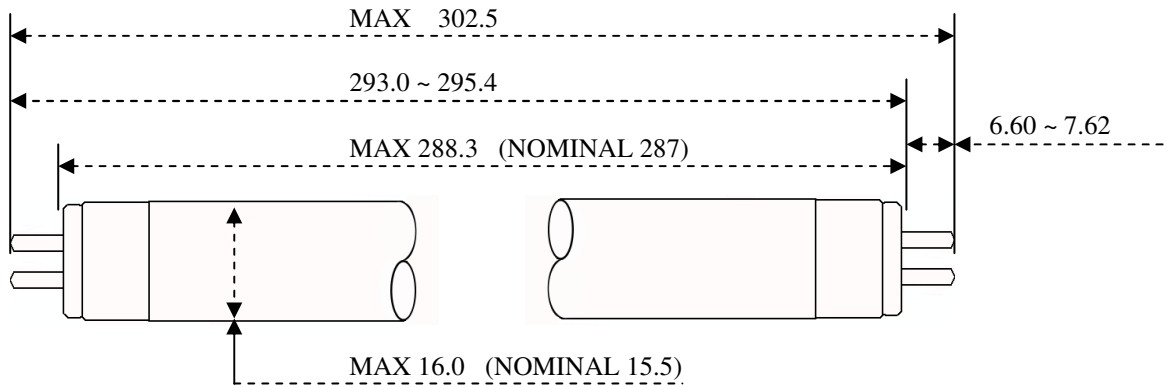

Product Specification Sheet

8-WATT 12 inch T5
Preheat-Start Fluorescent Lamp

Dimensions : mm

Ordering code		H4021	H4022	H4023	
Circuit		With Starter			
Cap (Base)		G5			
Lamp electrical characteristics	Rated Wattage (W)	8.0			
	Lamp Voltage (V)	56 ± 8			
	Nominal Current (A)	0.145			
Initial Lumens (after 100hrs specific ageing) (lm)		400	400	400	
Colour	Description		Cool White	White	Warm White
	Temperature (k)		4200	3500	3000
	Chromaticity	X	0.375	0.409	0.440
		Y	0.384	0.394	0.405
Rated Average Life (hr)		10000			
Lamp Weight (Nominal) (g)		27			