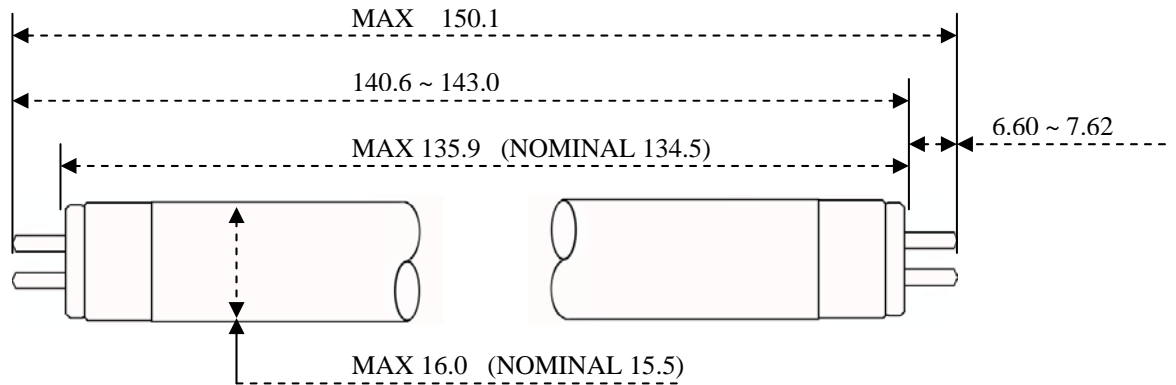

Product Specification Sheet

4-WATT 6 inch T5
Preheat-Start Fluorescent Lamp

Dimensions : mm

| | | | | |
|--|---------------------|--------------|------------|-------|
| Ordering code | | H4011 | H4012 | |
| Circuit | | With Starter | | |
| Cap (Base) | | G5 | | |
| Lamp electrical characteristics | Rated Wattage (W) | 4.0 | | |
| | Lamp Voltage (V) | 29 | | |
| | Nominal Current (A) | 0.17 | | |
| Initial Lumens (after 100hrs specific ageing) (lm) | | 135 | 135 | |
| Colour | Description | | Cool white | White |
| | Temperature (k) | | 4200 | 3500 |
| | Chromaticity | X | 0.375 | 0.409 |
| | | Y | 0.384 | 0.394 |
| Rated Average Life (hr) | | 4000 | | |
| Lamp Weight (Nominal) (g) | | 15 | | |